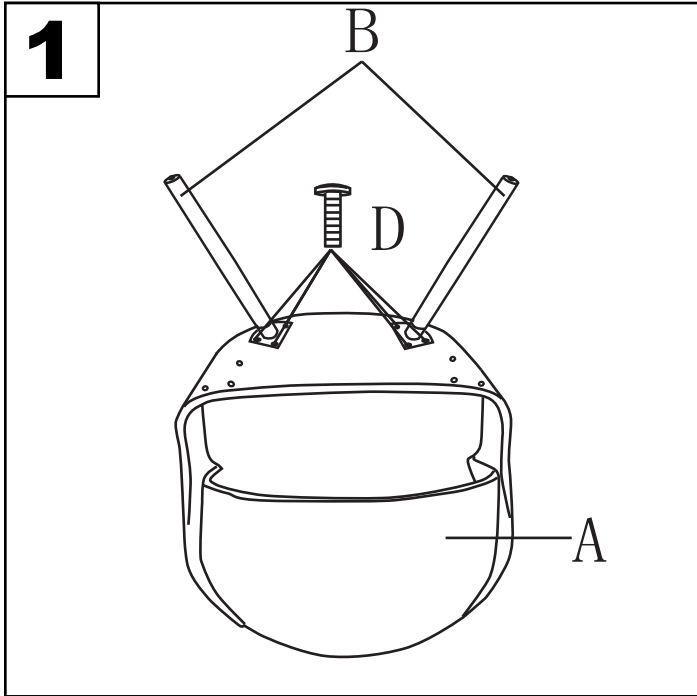

Part # CH-CURVO XX + XX

041215

**PARTS**

A: Chair seat  
 B: Leg attachment bracket  
 C: Leg attachment bracket  
 D: Screw (x 12, 6x20mm)  
 E: L-shaped connector

Do not over tighten.  
 Do not use power tools to assemble.