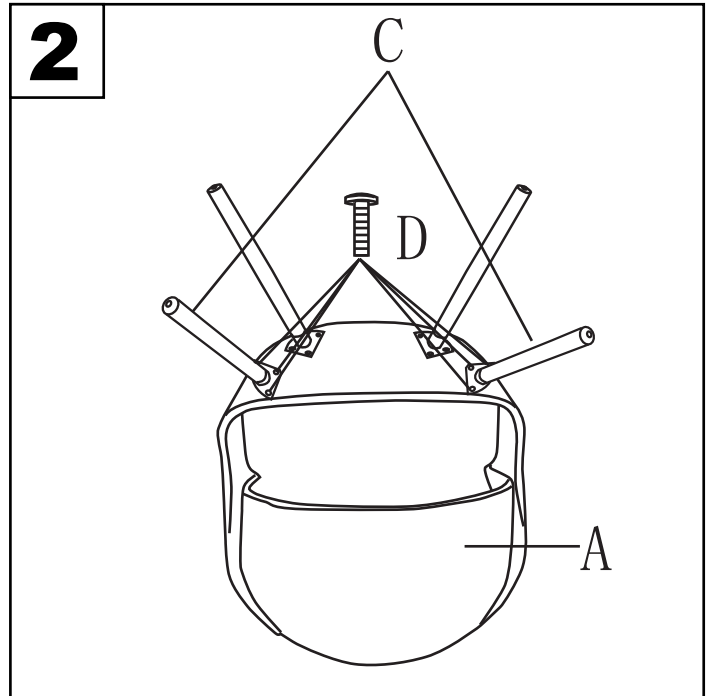

Part # CH-CURVO XX + XX

041215

**PARTS**

A: Chair seat  
 B: Leg attachment bracket  
 C: Leg attachment bracket  
 D: Screw (x 12, 6x20mm)  
 E: L-shaped connector

Do not over tighten.  
 Do not use power tools to assemble.